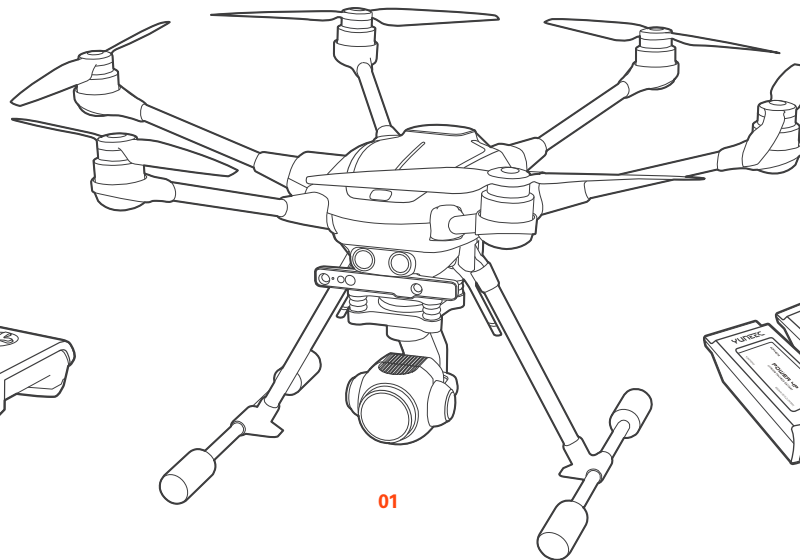

 <https://www.facebook.com/YuneeecAPV>  <https://www.instagram.com/yuneeecapv>

Box Contents V2.0

TYPHOON H

PLUS

with Intel® RealSense™ technology

- 01** TYPHOON H PLUS (with RealSense™ Module)
(C23 Gimbal Camera included)
- 02** ST16S Personal Ground Station
- 03** TYPHOON H PLUS Batteries (2 pieces)
- 04** LCD Screen Sun Shade/Shield
- 05** SC4000-4H Charger
- 06** Power Supply and Adaptor
- 07** Propellers
- 08** Accessories Box
 - Quick Start Guide
 - Welcome Pilot
 - Disclaimer and Safety Precautions

01

03

02

04

05

06

07

08