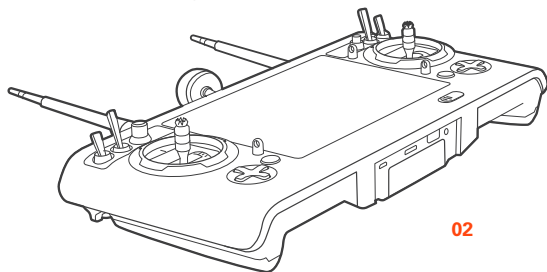

Box Contents V2.0

TYPHOON H

PLUS

with Intel® RealSense™ technology

- **01** TYPHOON H PLUS (with RealSense™ Module)
  (C23 Gimbal Camera included)
- **02** ST16S Personal Ground Station
- **03** TYPHOON H PLUS Batteries (2 pieces)
- **04** LCD Screen Sun Shade/Shield
- **05** SC4000-4H Charger
- **06** Power Supply and Adaptor
- **07** Propellers
- **08** Accessories Box
  - -Quick Start Guide
  - -Welcome Pilot
  - -Disclaimer and Safety Precautions

01

03

02

04

05

06

07

08